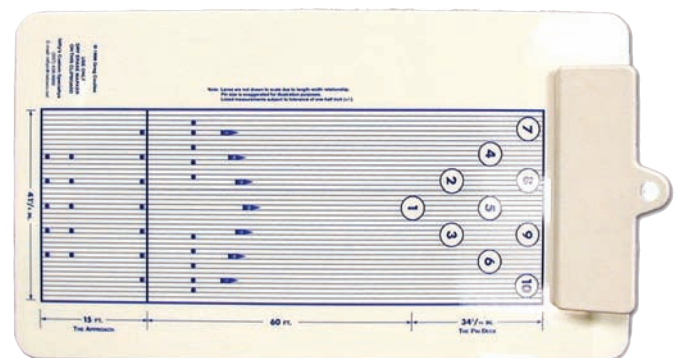

**Bill Hall Tri-Grip**

BHTRIGRIP \$190.00

Tired of trying to fit your hand into a grip? Then you need the "Tri-Grip." The grip that is fit to your hand! Step by step instructions of the newest and hottest method for laying out a grip that was developed over a three year process. It is the grip layout that will give you that feeling of balance with the grip and weight of the ball.