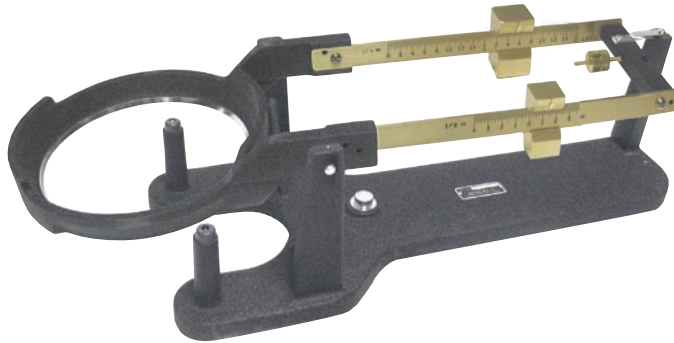

Zap Adhesive System

- PEPZAPT08: $10.20 ZAP CA. Super thin formula for the tightest of areas. Almost immediate set up time.
- PEPZAPT02: $10.20 ZAP-A-GAPCA+. A bit thicker. Glues most dissimilar designs. 5 second set up. 1oz
- PEPZAPT20: $10.40 SLO-ZAPCA: Excellent for instant repairs to fill scratches, cuts & gouges. 1oz
- PEPZAPT15: $9.40 ZIP KICKER: Accelerator for all ZAP and CA's. 2 oz
- PEPZAPKIT: $52.70 Kit contains 1oz. bottles of each glue, debonder, kicker and tubes.