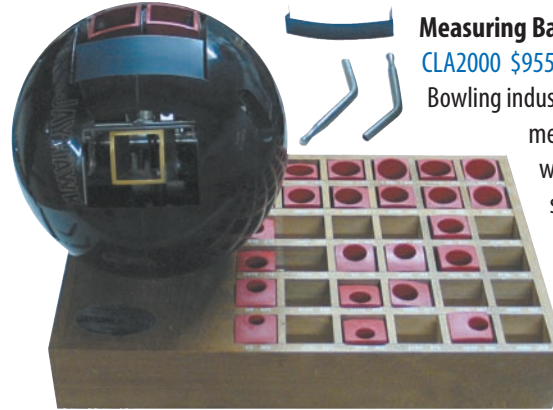

### Zapp It Bowling Ball Stripper

ZI5302QT: \$18.95

Quart Bottle

**SPAN RULERS • MEASURING DEVICES • BALANCING SCALES**

**Insert Remover Tool**

- TGRHFIR1 \$48.95 7/8"
- TGRHFIR2 \$48.95 31/32"
- TGRHFIR3 \$48.95 1 1/32"
- TGRHFIRSET \$132.00 Kit - 1 each size

Precision machined on 3 sides of blade so that inserts can be removed without being destroyed. Hardened for strength & durability. Torque bar at the top makes grip removal a snap. Available in three sizes or a three piece kit.

**Plastic Span Ruler**

CLAPSR \$3.95  
Inexpensive span ruler for budget minded pro shops. Set of 3.

**Insert Puller**

COLC690IPEA \$23.00  
For removing inserts easily from bowling balls.

**Measuring Ball**

CLA2000 \$955.20  
Bowling industry's finest measuring ball with adjustable span and pitch for better fitting.

**Original Ball Fitter**

EQUIP050EA \$220.00  
For accurately measuring span, hole sizes and vertical thumb pitch.