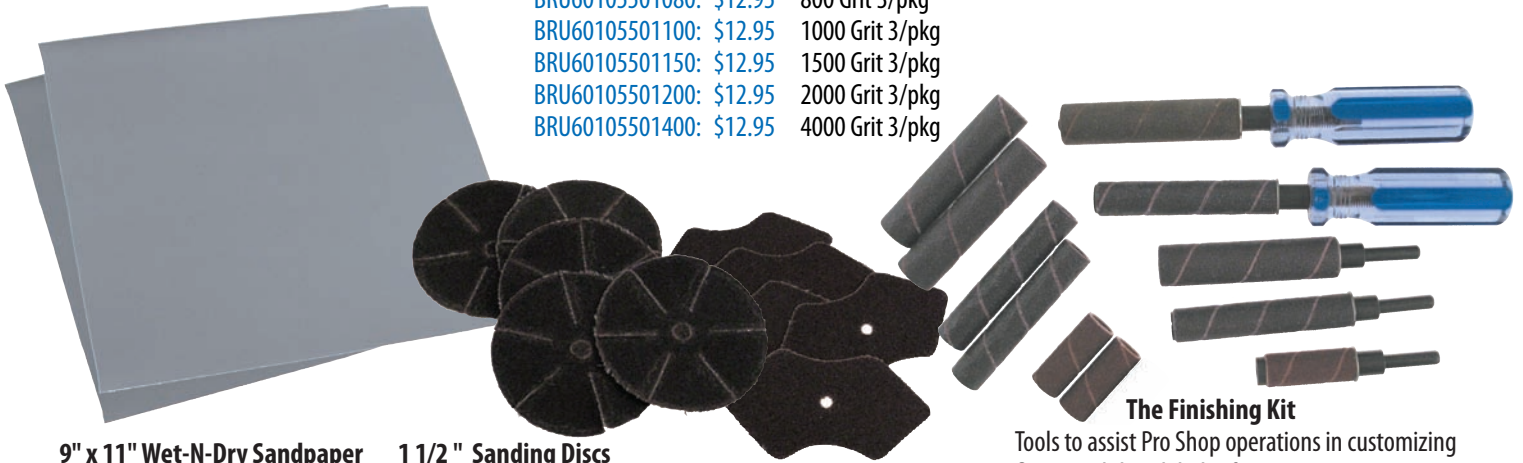

9" x 11" Wet-N-Dry Sandpaper

- 3M120EA 120 Grit $1.00
- 3M180EA 180 Grit $1.00
- 3M240EA 240 Grit $1.10
- 3M320EA 320 Grit $.85
- 3M400EA 400 Grit $.85
- 3M600EA 600 Grit $.85
- 3M800EA 800 Grit $.99
- 3M1000EA 1000 Grit $1.00
- 3M1500EA 1500 Grit $1.25

1 1/2" Sanding Discs

- 3M1580BRN100: $10.90 80 Grit Brown pkg/100 Discs
- 3M1580BRNBF100: $10.90 80 Grit Brown pkg/100 Butterfly
- 3M1580BRNEA $.10 80 Grit Brown Each
- 3M15100BRNBFEA $.10 100 Grit Brown Butterfly Each
- 3M15100BRNEA $.15 100 Grit Brown 1 1/2 x 1/8 Each
- 3M15120BRN100: $10.90 120 Grit Brown 1 1/2 X 1/8 pkg/100

The Finishing Kit

Tools to assist Pro Shop operations in customizing finger and thumb holes for customers.

- PEPFT0023: $23.30 Finisher 5/8" x 3" Tool Kit
- PEPFT0022: $23.30 Finisher 1/2" x 3" Tool Kit
- PEPFK0030: $74.40 Finishing kit
- PEPSD0001: $11.60 Sanding drum 1/2" x 1 1/2"
- TJSD1260: $2.20 Sanding sleeve 1/2" x 3"
- TJSD5860: $2.20 Sanding sleeve 5/8" x 3"
- PEPSS0011: $1.20 Sanding sleeve 1/2" x 1 1/2"
- TJSM12: $16.00 Sanding mandrell 1/2" x 3"
- TJSM58: $16.00 Sanding mandrell 5/8" x 3"

ALL PRICES WITHIN ARE SUBJECT TO CHANGE WITHOUT NOTICE