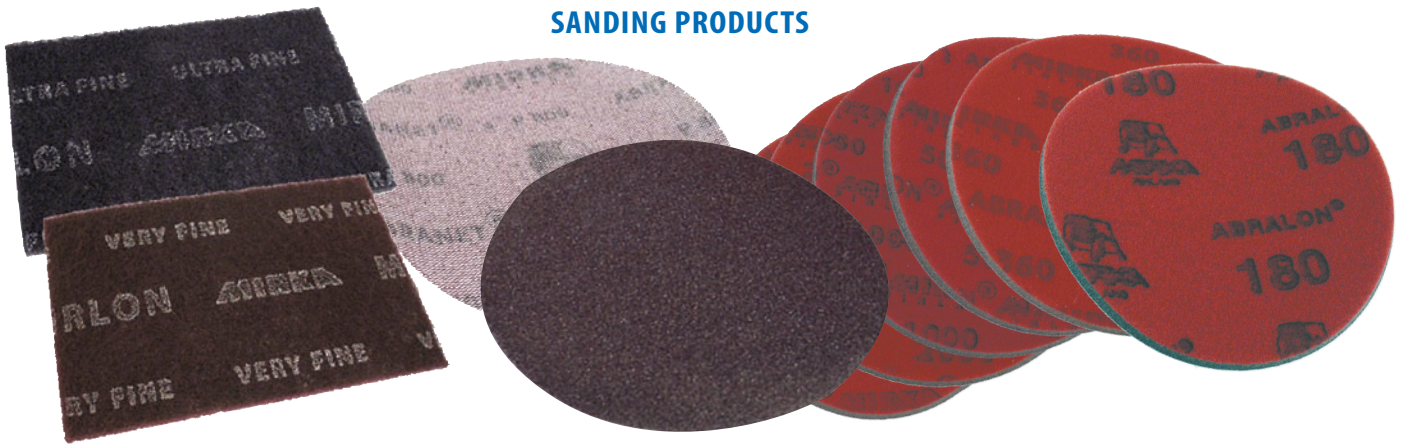

SANDING PRODUCTS

Classic Skuff Pads

- CLA18111447: $.90 Maroon 360 Grit 6" x 9"
- CLA18111448: $.90 Gray 1500 Grit 6" x 9"
- CLA18118447: $.85 Red 360 Grit 4 1/2" x 9"
- CLA18118448: $.85 Gray 1500 Grit 4 1/2" x 9"
- CLA18241447: $1.50 Maroon 360 Grit 6" Round
- CLA18241448: $1.50 Gray 1500 Grit 6" Round

Classic Abranet Sanding Mesh

- CLA9A232800: $3.95
- 800 Grit Each

Classic Abranet Sanding Disc

- CLA9S241: $2.95
- 1500 Grit Each

Classic Abralon Pads

- CLA241180: $2.95ea 180 Grit
- CLA241360: $2.95ea 360 Grit
- CLA241500: $2.95ea 500 Grit
- CLA2411000: $2.95ea 1000 Grit
- CLA2412000: $2.95ea 2000 Grit
- CLA2413000: $2.95ea 3000 Grit
- CLA2414000: $2.95ea 4000 Grit