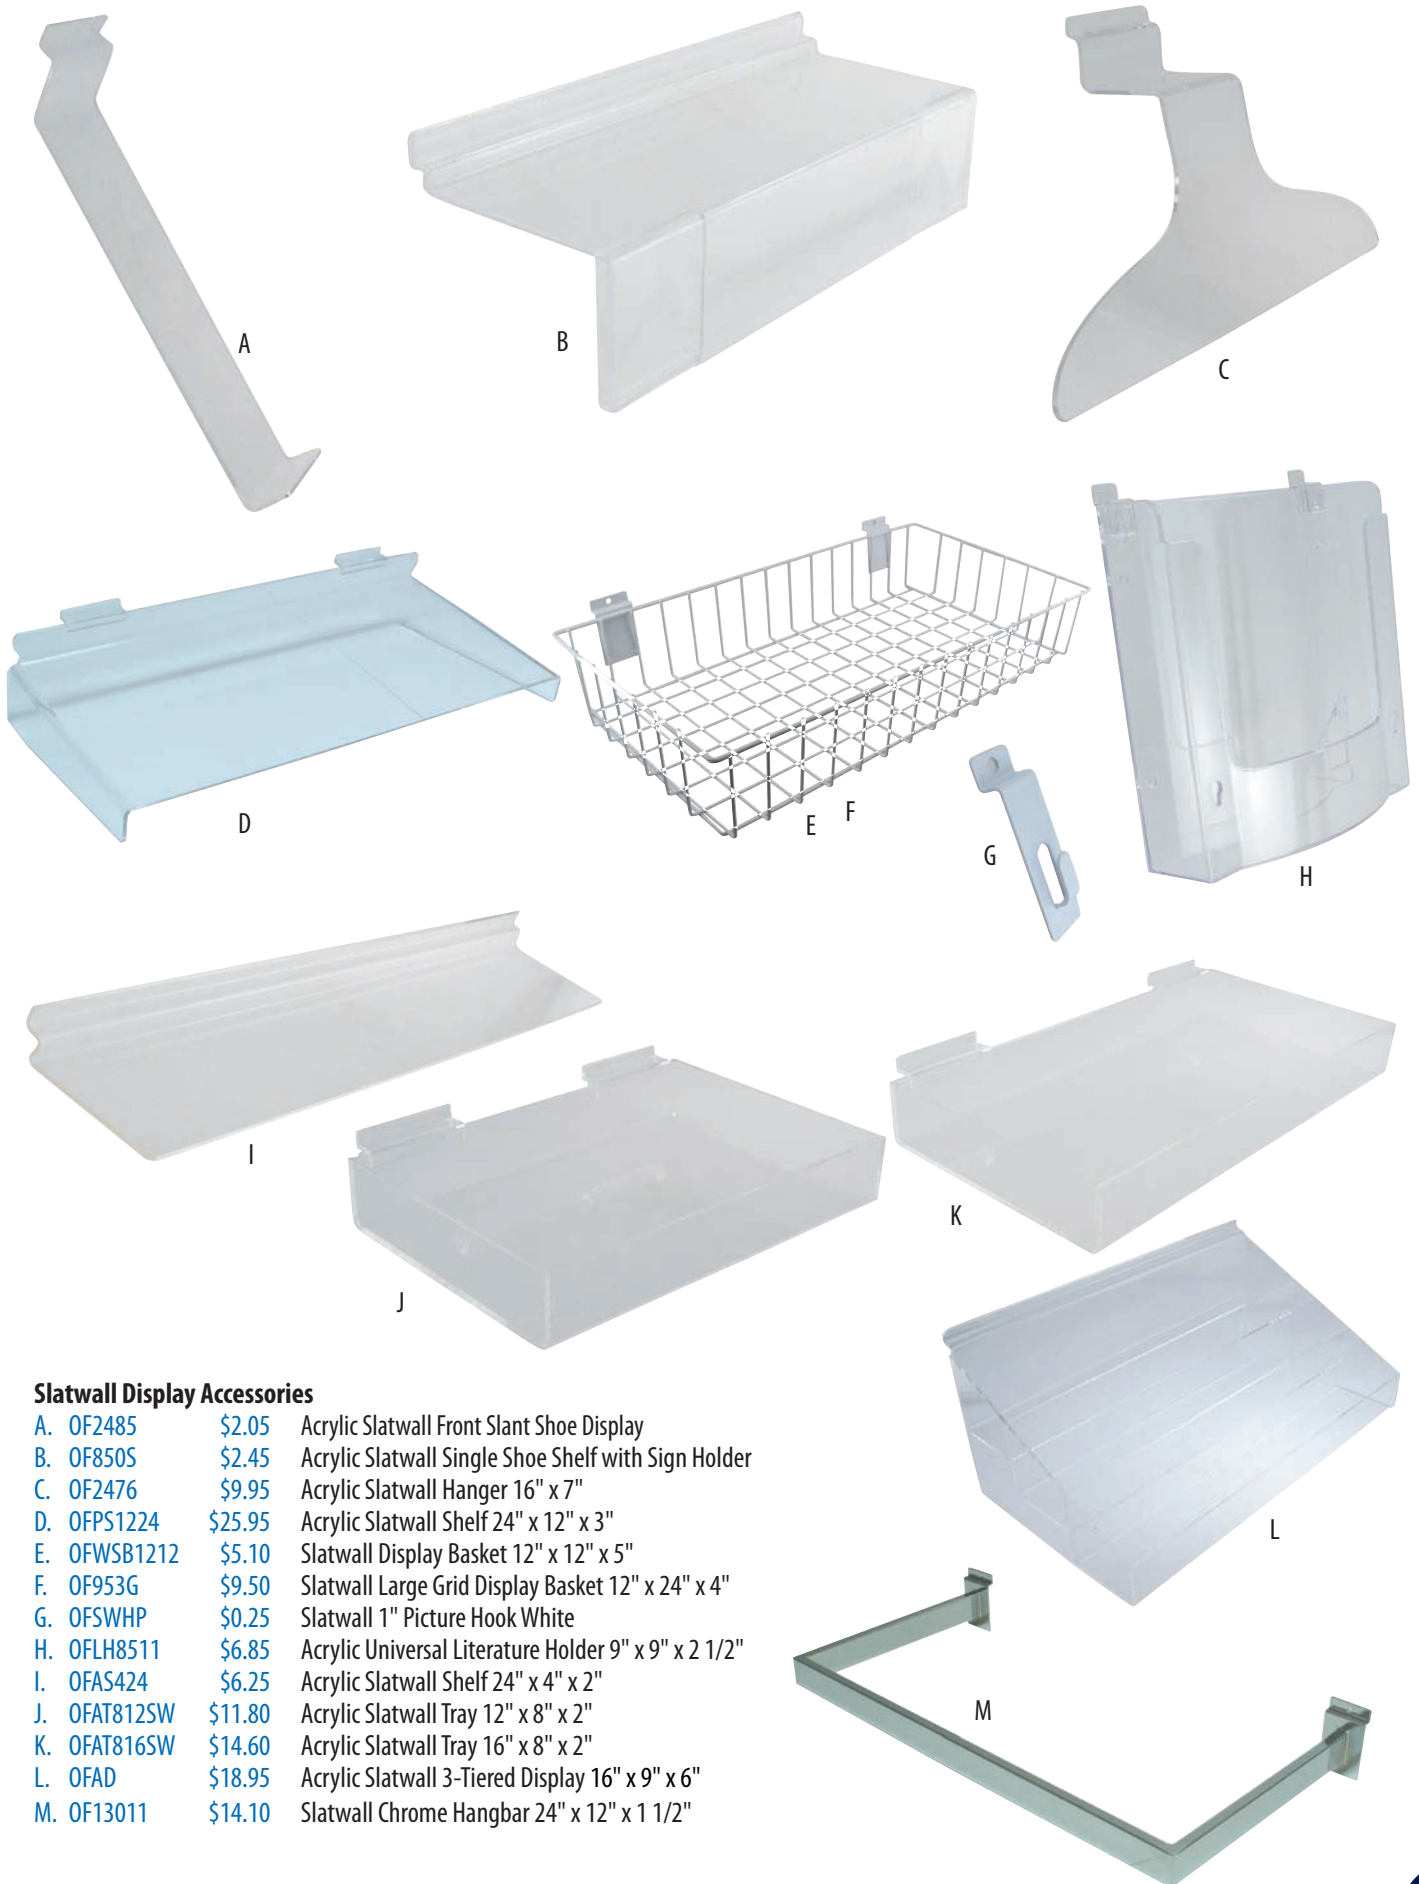

SLAT WALL ACCESSORIES

Slatwall Display Accessories

A. OF2485	$2.05	Acrylic Slatwall Front Slant Shoe Display
B. OF850S	$2.45	Acrylic Slatwall Single Shoe Shelf with Sign Holder
C. OF2476	$9.95	Acrylic Slatwall Hanger 16" x 7"
D. OFPS1224	$25.95	Acrylic Slatwall Shelf 24" x 12" x 3"
E. OFWSB1212	$5.10	Slatwall Display Basket 12" x 12" x 5"
F. OF953G	$9.50	Slatwall Large Grid Display Basket 12" x 24" x 4"
G. OFSWHP	$0.25	Slatwall 1" Picture Hook White
H. OFLH8511	$6.85	Acrylic Universal Literature Holder 9" x 9" x 2 1/2"
I. OFAS424	$6.25	Acrylic Slatwall Shelf 24" x 4" x 2"
J. OFAT812SW	$11.80	Acrylic Slatwall Tray 12" x 8" x 2"
K. OFAT816SW	$14.60	Acrylic Slatwall Tray 16" x 8" x 2"
L. OFAD	$18.95	Acrylic Slatwall 3-Tiered Display 16" x 9" x 6"
M. OF13011	$14.10	Slatwall Chrome Hangbar 24" x 12" x 1 1/2"

ALL PRICES WITHIN ARE SUBJECT TO CHANGE WITHOUT NOTICE