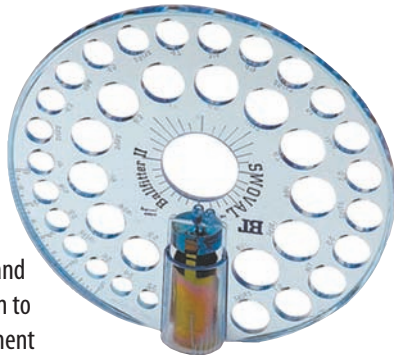

**Plastic Span Ruler**

CLAPSR \$3.95  
Inexpensive span ruler for budget minded pro shops. Set of 3.

**Insert Puller**

COLC690IPEA \$23.00  
For removing inserts easily from bowling balls.

**Measuring Ball**

CLA2000 \$955.20  
Bowling industry's finest measuring ball with adjustable span and pitch for better fitting.

**Original Ball Fitter**

EQUIP050EA \$220.00  
For accurately measuring span, hole sizes and vertical thumb pitch.