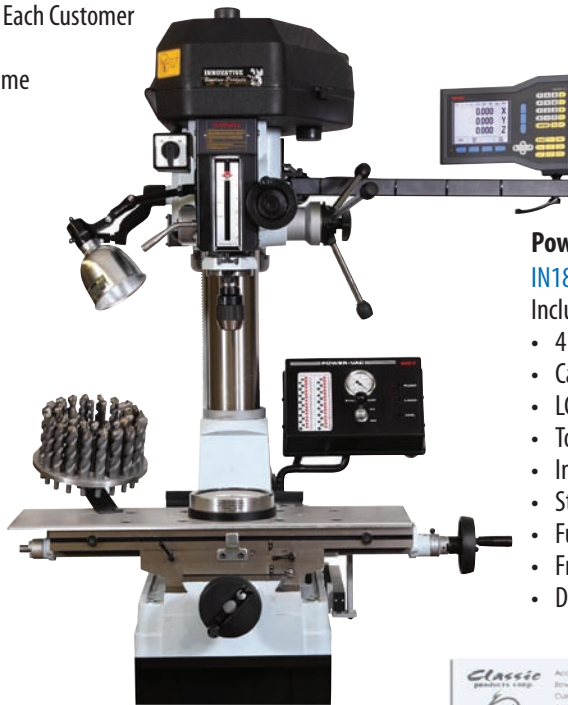

**Power-Vac Mill Drill Plus**

**IN18JMDPLS \$8495**

Includes:

- 41 pc. Drill set with plug cutter
- Carousel drill rack
- LCD flat screen back lit digital display
- Top of the line keyless chuck
- Integrated Control Panel
- Stand
- Full warranty
- Free schooling at Innovative
- Delivery with lift gate