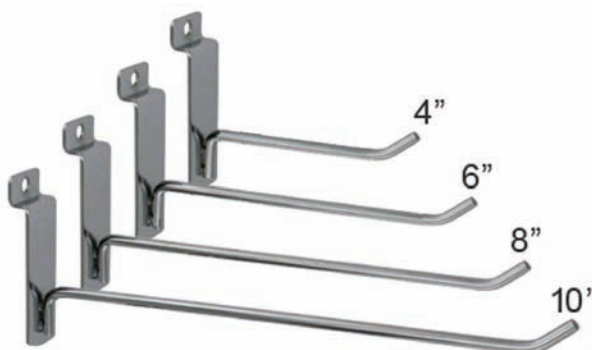

Classic Ball Cup
CLABC: $.99

OFSWH Merchandise Hooks in various lengths

OFSWH190	$.35	1" Hook (Not Shown)
OFSWH490	$.35	4" Hook
OFSWH690	$.37	6" Hook
OFSWH890	$.40	8" Hook
OFSWH1090	$.45	10" Hook
OFSWH1290	$.50	12" Hook (Not Shown)