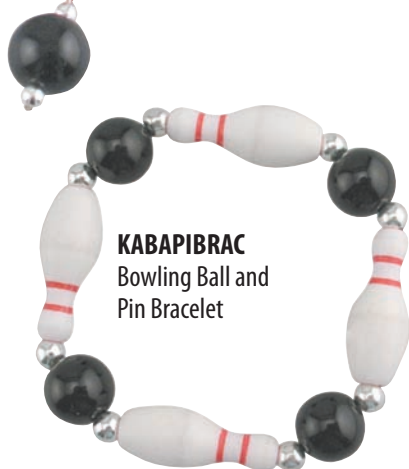

KABOOKMARK
Book Mark with
Ball & Pin On Ribbon

KACELLCHARM
Bowling Ball and Pin
Cell Phone Charm

KADABAHEARTSET
Dangling Earrings Ball & Heart Set

KADAPINSET
Dangling Earrings Pin Set

KABAPIBRAC
Bowling Ball and
Pin Bracelet

HH1016
Gold bowling angel
lapel pin.

HH1017
Silver bowling angel
lapel pin.

AGBOWWATCH
Bowling ball watch with black box.

KEY CHAINS • PENS

BEFSB065
Lighted Ball and Pin Key Chain

AGGBG007
Pin Keychain w/LED Light
(Logo shown is for demo purposes)