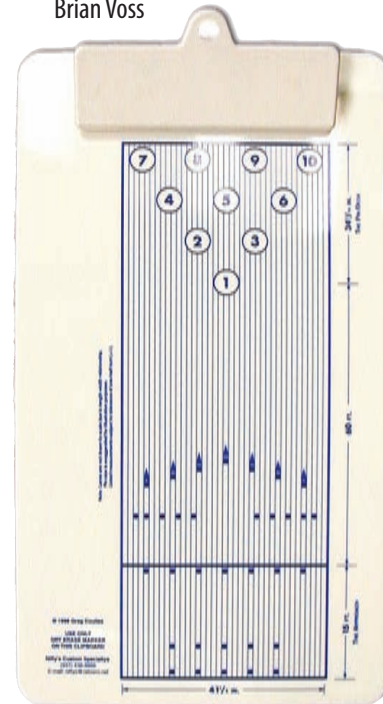

NCS101
Bowling coaches clipboard. A great training tool for any bowling coach.