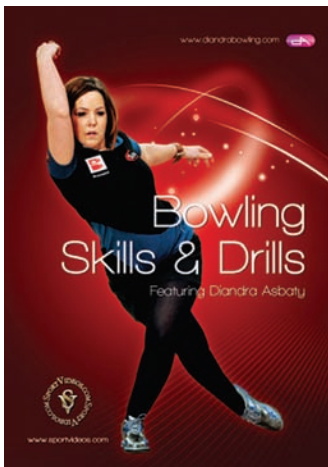

SVBOWDVD10
Bowling Skills and Drills
featuring Diandra Asbaty