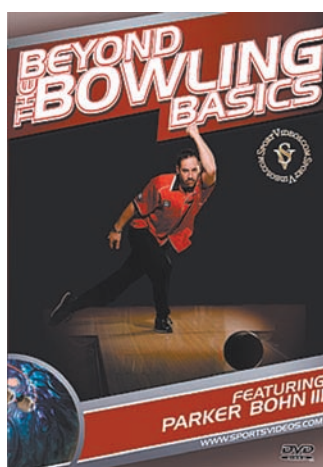

SVBOWDVD10
Bowling Skills and Drills
 featuring Diandra Asbaty

STACNDLTBDVD
Learn to Bowl Competitively. Bowling Lessons from the Legend Norm Duke.

SVBOWDVD4
Beyond the Bowling Basics
 featuring Parker Bohn III, Jr.