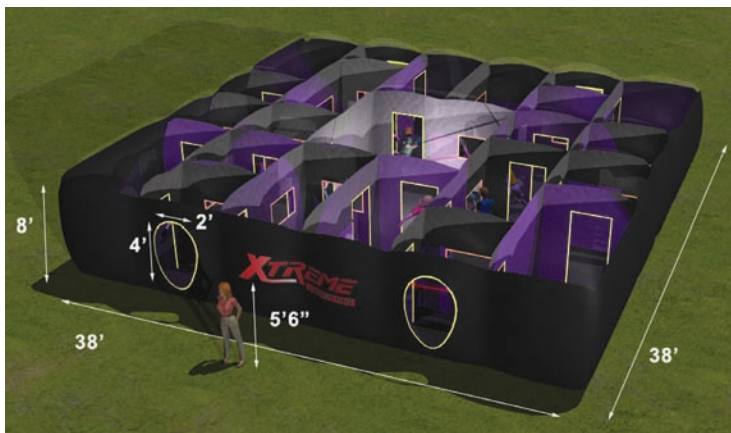

Indoor Inflatable Laser Tag

Generate revenue from unused lanes with Inflatable Laser Tag.

- Great for parties.
- Requires 6-8 lanes temporary installation or permanent.
- Installs in 1 day with 6 people after the first installation.
- No need to modify or remove any bowling equipment.

Laser Tag 900

Size: 30' x 30' x 7'
Blowers: 30"
Black Lights: 12
Strobe Lights: 9
Fog Machine: 1
Ground Stakes: 12

Laser Tag 2000

Size: 40' x 50' x 8'
Blowers: 36"
Black Lights: 14
Strobe Lights: 11
Fog Machine: 1
Ground Stakes: 16