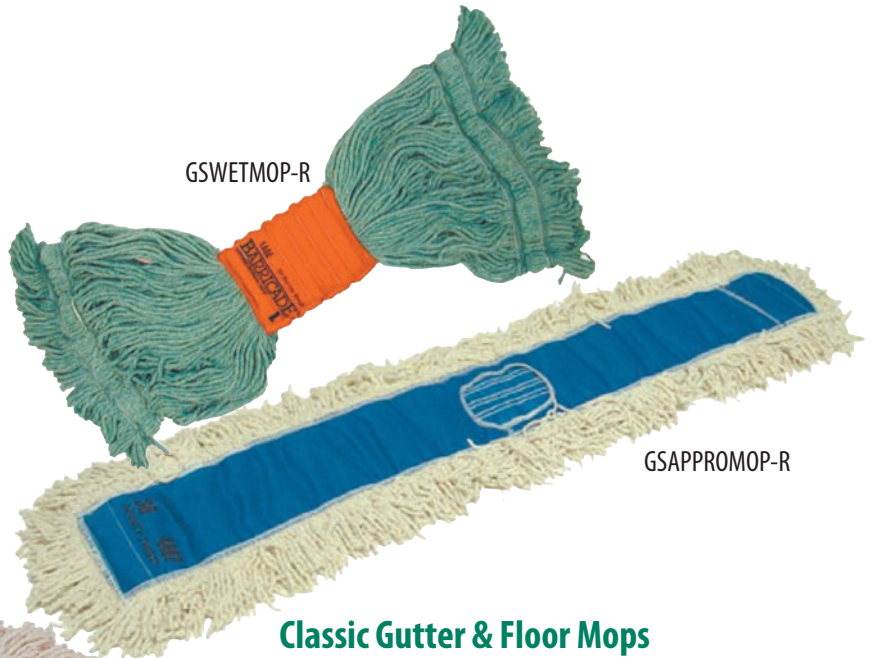

JAY15-8100 Pin Fork

66" long pin fork for respotting pins and clearing dead wood off of pin decks.

Cleaning Supplies

CLASSIC MP+ Multi Purpose Cleaner CLAMPPLUS05

Classic Multi Purpose Cleaner for lane stripping machines is the ideal cleaner for any type of lane surface or finish. Gets lanes clean the first time leaving no messy film or residue. Can even be diluted to perform various cleaning jobs around your entire center. Sold by 5 gallon (Two 2.5 gallon containers)