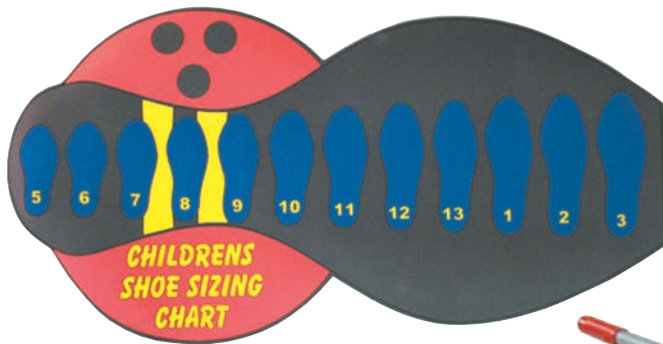

Bowl Soles

Turns a regular pair of shoes into temporary bowling shoes. Disposable bowling sole adheres to street shoe. Sold in Pairs

BS1260S Bowl Sole Small. Womens 4-7, Child 6-9

BS1890M Bowl Sole Medium. Mens 7-10, Womens 8-11, Child 10-13

BS1050L Bowl Sole Large. Mens 11-14, Womens 12-15

Rental Shoe Socks

FE1464DZ: 10-13 Mens

FE1541DZ: 9-11 Ladies

FEF255567DZ: 9-11 Youth

1/4 Top White/Grey Socks. Sold by the dozen

Childrens Sizing Mat PMAG00223

Lets you quickly find the shoe size of children by just setting their foot on the proper size shoe on the mat.

Rack 'n Roll

9 Ball Rack 'n Roll: MIRR1000WD - 34" L x 10" W x 43" H

18 Ball Rack 'n Roll: MIRR2000WD - 34" L x 20 1/2" W x 43" H