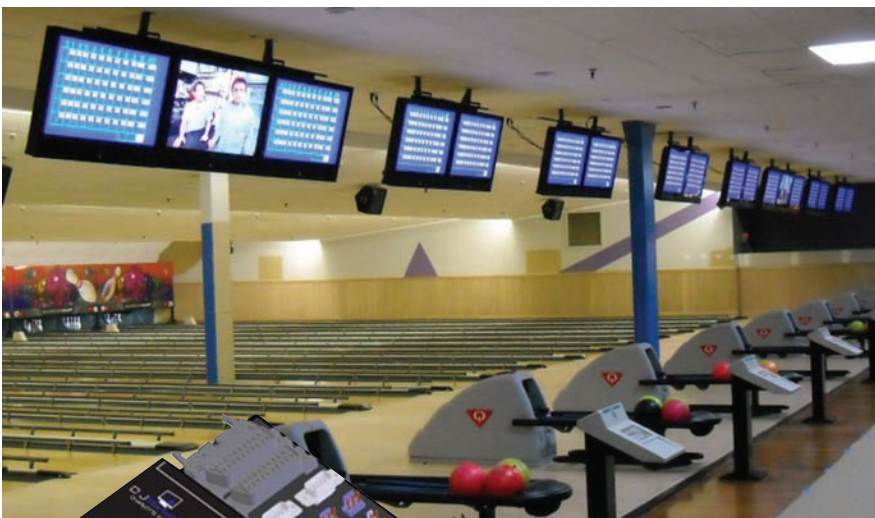

Evolution Scoring

UPGRADE your bowling center to the latest technology at a fraction of the cost of new scoring. Most legacy scoring systems suffer from the same problems: proprietary and antiquated display monitors. The EVOLUTION upgrade will give you the ability to use most commercially available monitors with your existing scoring system.

- Simple to install
- Virtually no down time.
- Maintain familiar keypads.
- Maintain familiar staff controls.
- Cost efficient.
- Passive engineered system.
- Modernize your center.
- Increases customer satisfaction.
- Lower maintenance costs
- 3 Year Warranty

Contact Classic Products for more information.