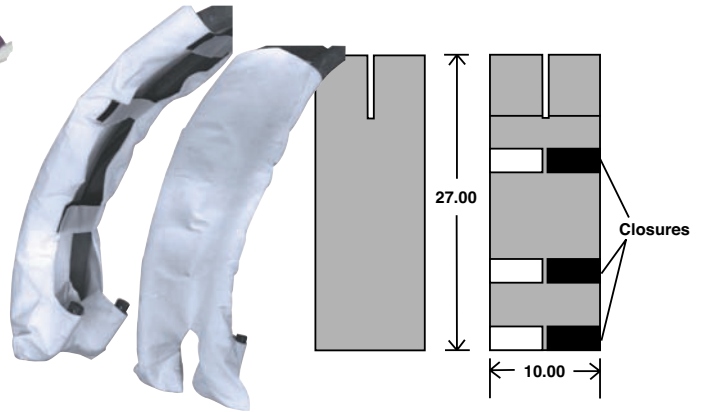

NSSLRBW Lift Rod Ball Wipes

Cleans balls and lift rods with 100% white woven polyester.
Reduces "ball calls" and extends the life of the lift rods.
Easy-on, easy-off velcro-type fasteners.