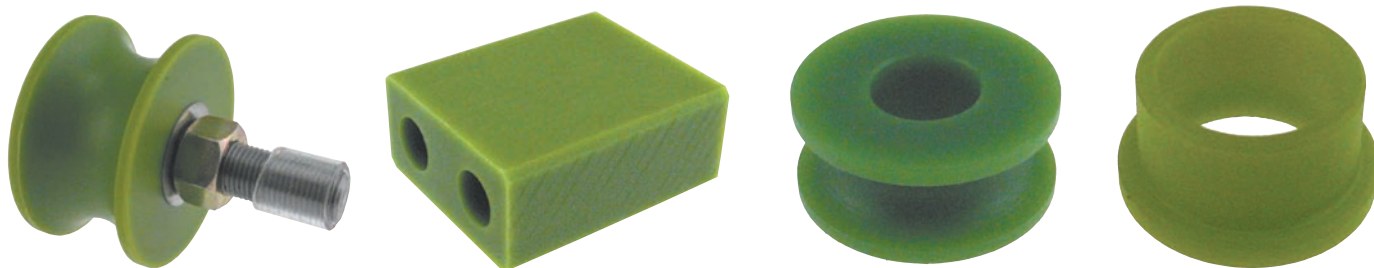

Enviro Bushings

What Are Enviro Bushings®?

Enviro Bushings® are machined from a non-metallic material that contains a lubricant within its matrix. It will not spin out, drain out, or dry out. They are used to replace bronze, brass, steel, aluminum, and other bearing materials.

AMF OEM#	Classic#	Location	AMF OEM#	Classic#	Location	Brunswick OEM#	Classic #	Location
	N56002	Sleeve bearing	000028240	N56075	Friction Disc.	11-421004	NB56019	Turret Ring
000024597	N56004	F. Roller link	900104041	N56076	Respot 8230	12-250075	NB56020	Rake Assy.
030002540	N56007	Sweep	070001668	N56080	Spring Wheel	12-250248	NB56021	Link Rod End
030008301	N56008	Sweep	000021211	N56081	Pin Wheel Bearing	11-421019	NB56022	Idler Arm
000024631	N56012	Starter pad	000026461	N56083	Drive Shaft Balls	12-400803	NB56023	Spring rod
070006679	N56016	Dist Pinion 82-70	000022811	N56086	Pillow Block / Flange	11-421014	NB56024	Detector
070007196	N56018	Respot cell Bushing	090005015	N56087	Torque Tube 8290	11-420054	NB56025	Idler Pulley
070007193	N56019	Respot cell washer	190001490	N56089	Table Yoke	11-420014	NB56026	Motor Mount
701512072	N56020	Table Lever arm	070006699	N56099	Ball Lift	12-400241	NB56027	Pulley Arm Spacer
900110081	N56034	Ball Lift	Brunswick OEM#	Classic #	Location	12-150154	NB56030	Turret Clutch
900208161	N56035	Ball lift Assy	11-421041	NB56001	Ball lift	11-421035	NB56031	Clutch time delay
900210161	N56040	Trach Rail Assembly	11-421109	NB56002	Gear Box Assy.	12-252-327	NB56032	Spring Seat
070006126	N56042	Dist. Fri Disc.spcl	11-421110	NB56003	Elevator	11-421092	NB56037	Clutch Lever
070002652	N56045	Respot cell	12-400199	NB56004	Ball lift	12-100469	NB56038	Lever Assy.
000023114	N56057	Sweep Link	10-424001	NB56005	Pit Cushion	12-150057-3	NB56100	Pin Gate Strap
000024515	N56058	Pin ejector long	11-420063	NB56006	Rake	12-150303	NB56101	Index Roller
070002653	N56064	Respot Cell	11-450001	NB56010	Jogger Arm	11-461000-000	NB56102	Deck Lift Shaft
900205053	N56070	Tie Link	11-430018	NB56012	Cross Shaft	11-483005-000	NB56103	Torsion Bar
701412054	N56074	Sweep Hinge	10-421901	NB56018	Y Switch	11-460000-000	NB56105	Cam Follower