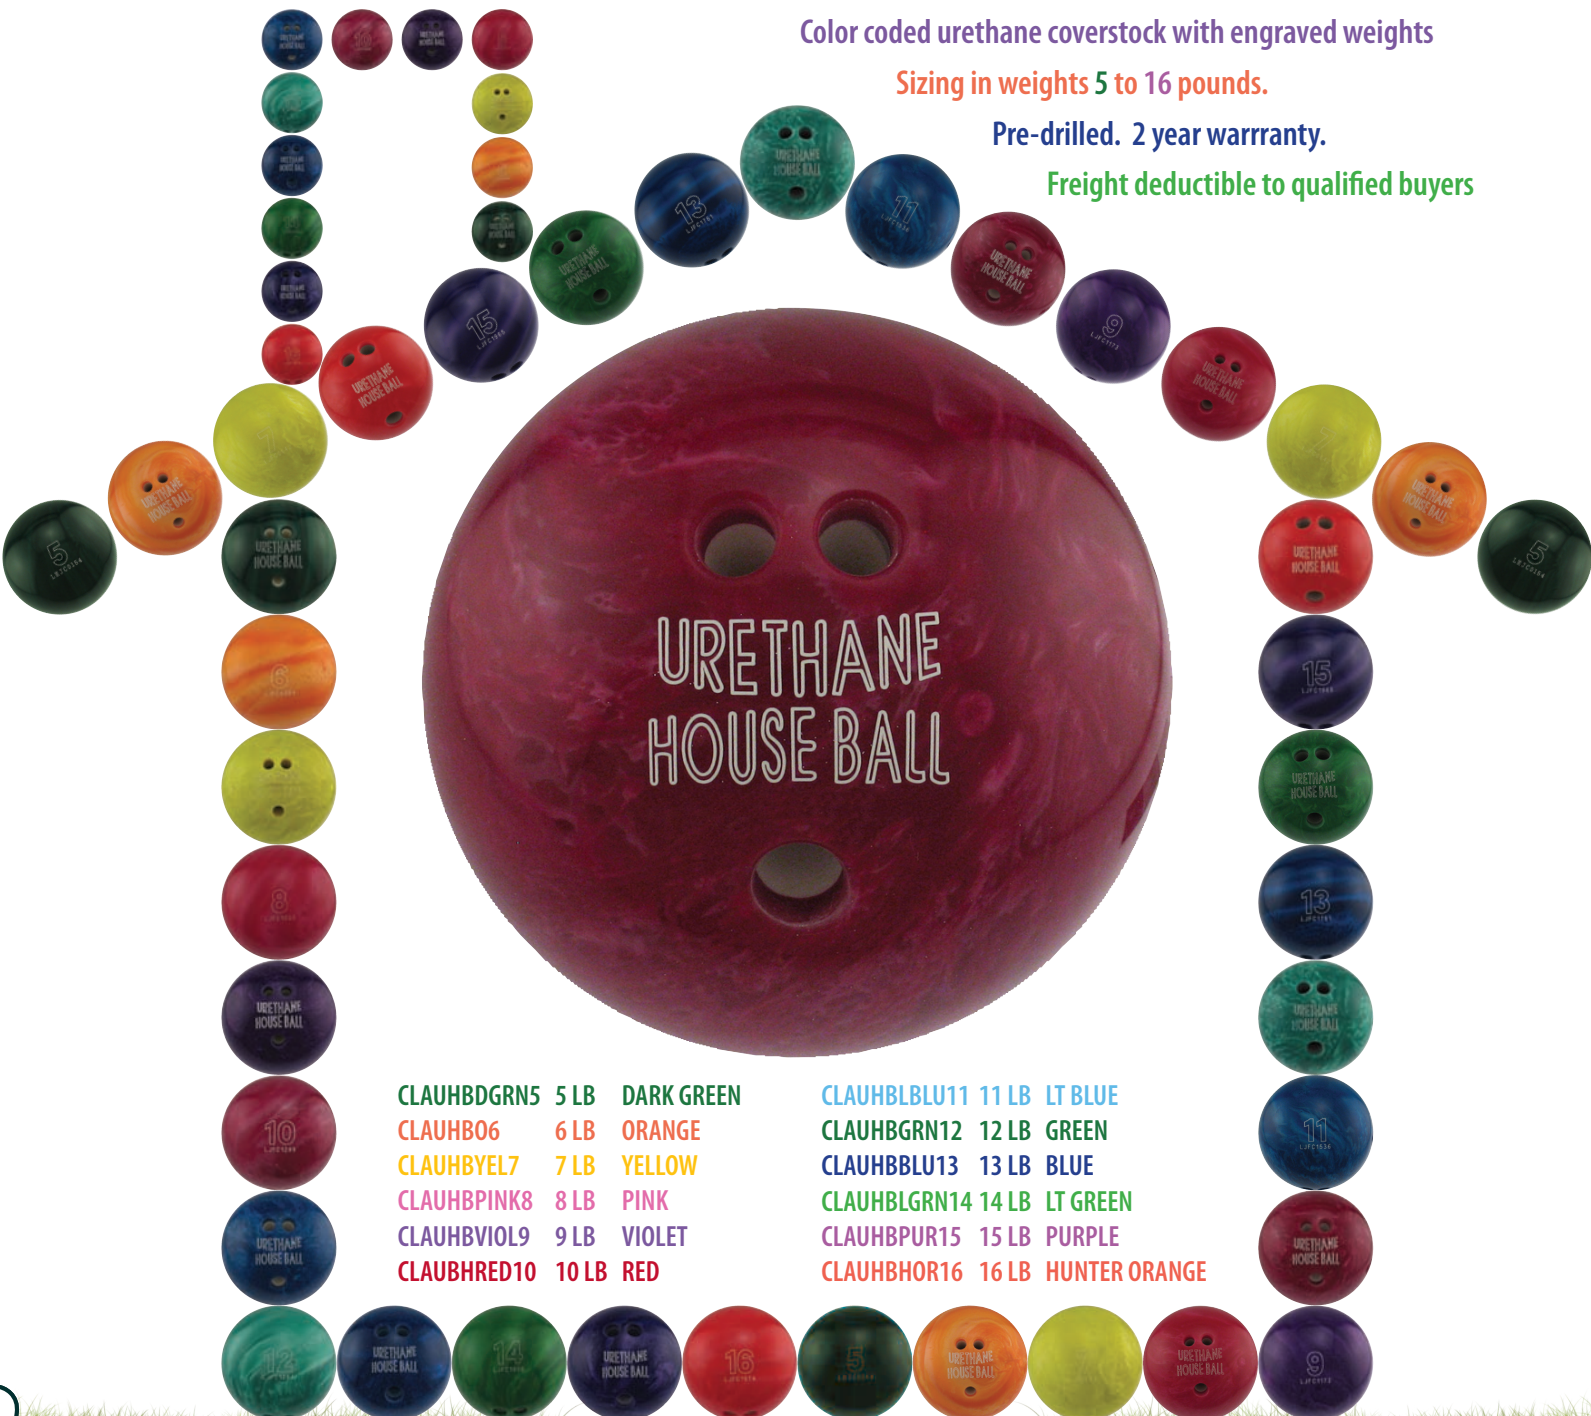

MANAGERS, SUPPLIES & PARTS 2013

Our House(ball) in the Middle of the Lane

Color coded urethane coverstock with engraved weights

Sizing in weights 5 to 16 pounds.

Pre-drilled. 2 year warranty.

Freight deductible to qualified buyers